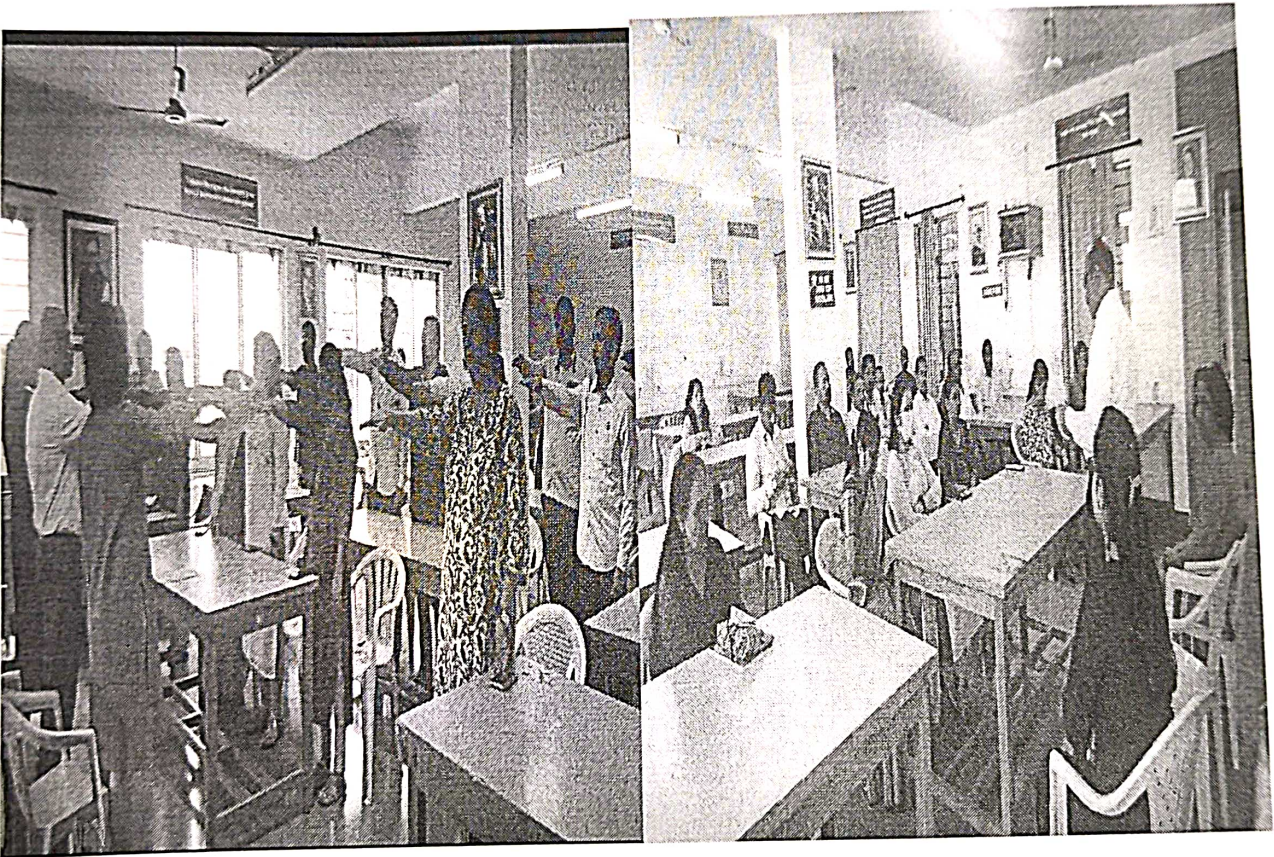

Bharati Vidyapeeth's College of Engg. for Women,Pune

Student Development Section

Academic Year 2022-2023

Report "Amali Padarth Virodhi Pratidnya"

Date: 12 August 2022

As per the DTE circular Amali padarth virodhi pratidnya was recited on the same for all the teaching, non teaching staff and students.21 teaching and non teaching staff members attended this activity.

Amli Padarth Patridnya on 12 Aug 2022

SDO

Prof.K.R.Chaudhari