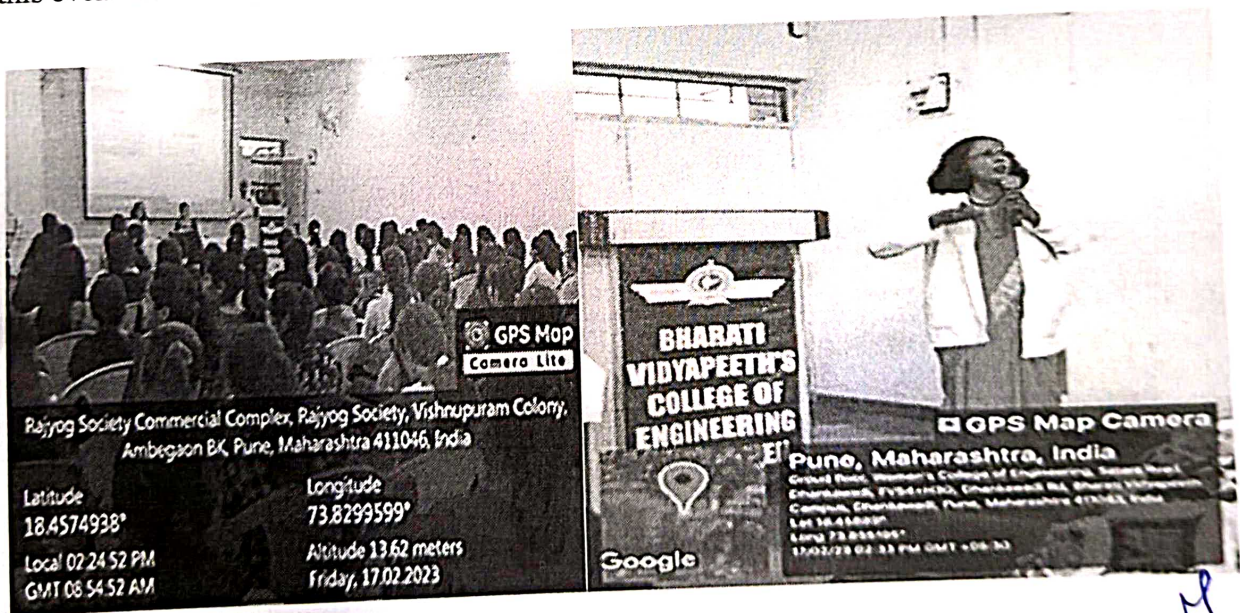

So in all the session was a successful event. Awareness about meditating daily was given by experts. Many more insights were known to each and every body attending the session or not.

NSS Program Officer

Report "Seminar On Women Health"

Date: 17 Feb 2023

"Health is real Wealth!!" on the 17th February '23 a seminar was held at our college for the second year students. Our chief guest was none other than Dr. Vandana Nimbargi, prof and unit in charge Bharati Hospital, SE 2 ENTC CR Ananya Wagh introduced the guest of honor, that was followed by a speech given by Principal Prof. Dr. S.R. Patil. Dr. Nimbargi was welcomed with a bouquet of flowers. Being a gynecologist she spoke on various aspects of women's health and relating issues. She further elaborated polycystic ovarian syndrome which is in fact a very common disease among women and with the help of a PPT she explained the issues that are caused due to PCOS/PCOD. The students were made aware about their health situation and the symptoms to recognize the start of PCOS/PCOD. She also suggested everyone various measures to help and prevent them from getting such diseases and if symptoms are visible then they must see a gynecologist immediately. The seminar came to an end with some questionnaire from the students and all in all it was a very informative and great session. 73 students and 4 staff members attended this event. Thank You!