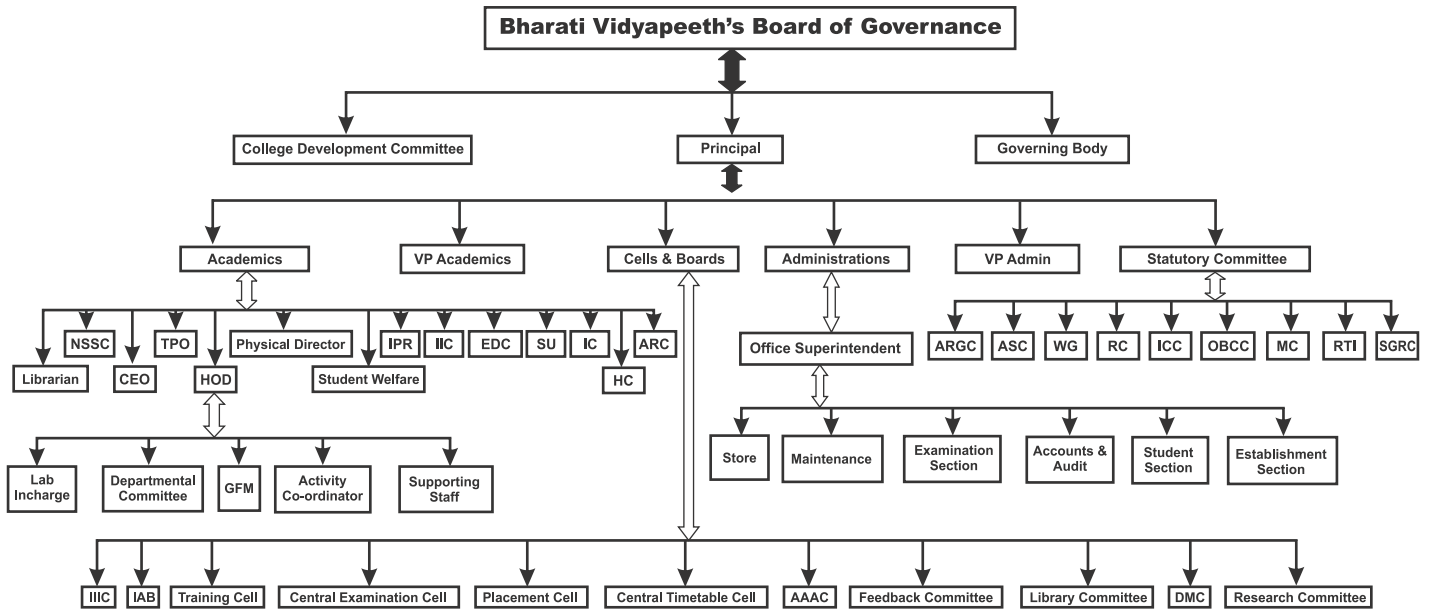

ORGANIZATIONAL STRUCTURE

VP - Vice Principal
NSSC - National Service Scheme Cell
HOD - Head of Department
CEO - College Examination Officer
TPO - Training & Placement Officer
DMC - Data Management Cell
EDC - Entrepreneurship Development Cell
HC - Hostel Coordinator
ARC - Academic & Research Coordinator
IIC - Industry Institute Interaction Cell
IAB - Industry Advisory Board
IIC - Institute Innovation Cell
SU - Start Up

ARGC - Anti-Ragging Cell
ASC - Anti-Ragging Squad Cell
WG - Women Grievance
RC - Reservation Cell
AAAC - Academic & Administration Audit Committee
ICC - Internal Complaint Committee
OBCC - OBC Cell
MC - Minority Cell
RTI - Rights to Information
IC - Incubation
IPR - Intellectual Property Rights
SGRC - Student Grievance Redressal Cell